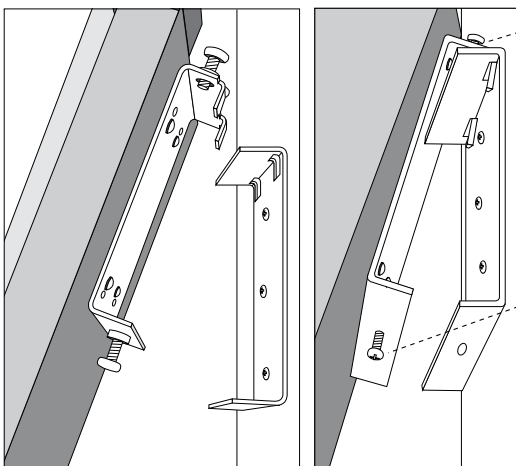

Fixing Method

 **3 x 2 1/2" (63mm) No.12**

Make sure to screw backplate into wall stud

Fixing Method

Alter top two screws after slotting in position to adjust screen level if required

Bottom screw must be screwed fully up when in position, to stop forward movement