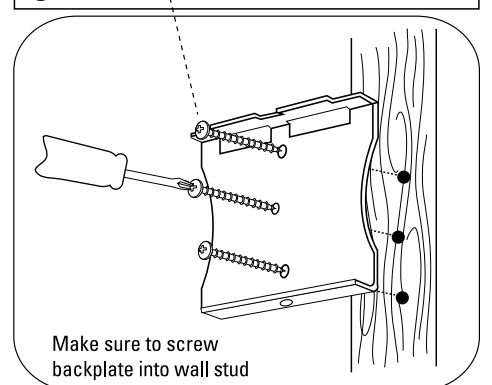

Installation Instructions Model No. 89841

If any parts are missing or faulty, telephone the Customer Service Helpline on 1 - 800 601 8450 for a replacement.

Back View of LCD TV

 x 3 (for unit assembly)	 x 4 (x 3 sizes) (to mount front plate to TV back)	 x 8 Spacers (Optional for irregular fitting)
---	---	---

Fixing Method

 **3 x 2 1/2" (63mm) No.12**

Make sure to screw backplate into wall stud

Fixing Method

Alter top two screws after slotting in position to adjust screen level if required

Bottom screw must be screwed fully up when in position, to stop forward movement