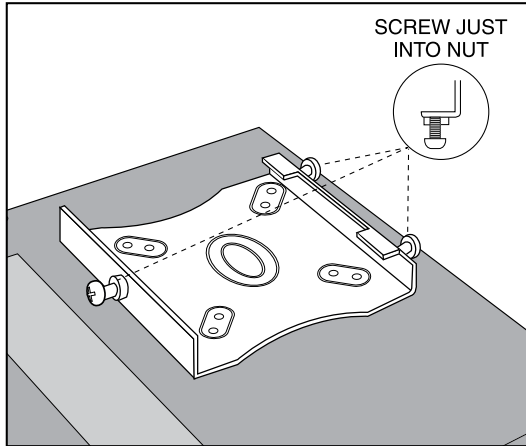

Fixing Method

 **3 x 2 1/2" (63mm) No.12**

Make sure to screw backplate into wall stud

Fixing Method

Alter top two screws after slotting in position to adjust screen level if required

Bottom screw must be screwed fully up when in position, to stop forward movement