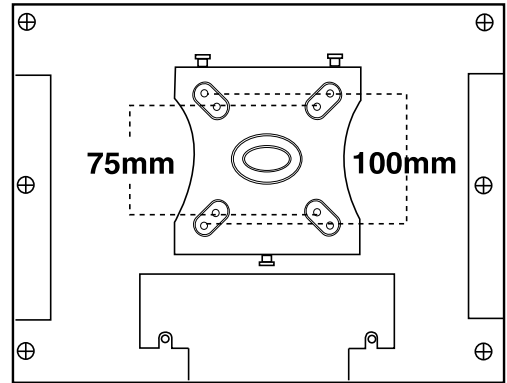

Installation Instructions Model No. 89841

If any parts are missing or faulty, telephone the Customer Service Helpline on 1 - 800 601 8450 for a replacement.

Back View of LCD TV

 x 3 (for unit assembly)	 x 4 (x 3 sizes) (to mount front plate to TV back)	 x 8 Spacers (Optional for irregular fitting)
---	---	---

Fixing Method

 **3 x 2 1/2" (63mm) No.12**

Make sure to screw backplate into wall stud

Fixing Method

Alter top two screws after slotting in position to adjust screen level if required

Bottom screw must be screwed fully up when in position, to stop forward movement