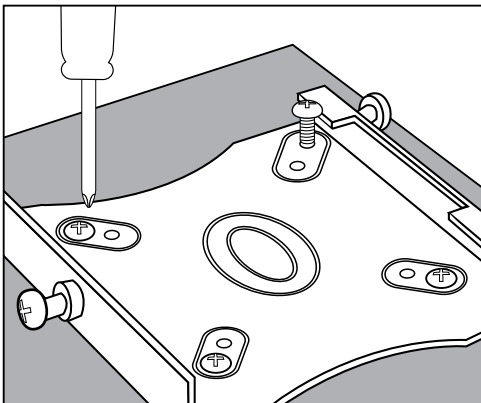

Fixing Method

 **3 x 2 1/2" (63mm) No.12**

Make sure to screw backplate into wall stud

Fixing Method

Alter top two screws after slotting in position to adjust screen level if required

Bottom screw must be screwed fully up when in position, to stop forward movement