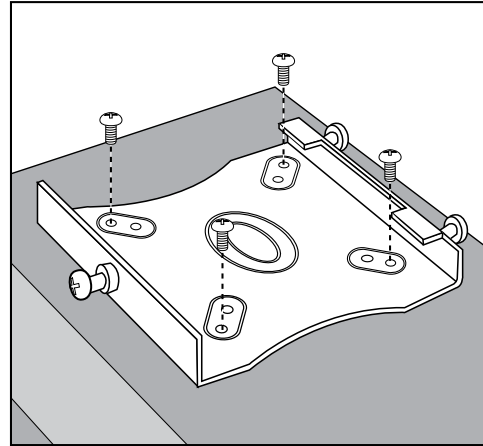

Installation Instructions Model No. 89841

If any parts are missing or faulty, telephone the Customer Service Helpline on 1 - 800 601 8450 for a replacement.

Back View of LCD TV

 x 3 (for unit assembly)	 x 4 (x 3 sizes) (to mount front plate to TV back)	 x 8 Spacers (Optional for irregular fitting)
---	---	---

Fixing Method

 **3 x 2 1/2" (63mm) No.12**

Make sure to screw backplate into wall stud

Fixing Method

Alter top two screws after slotting in position to adjust screen level if required

Bottom screw must be screwed fully up when in position, to stop forward movement