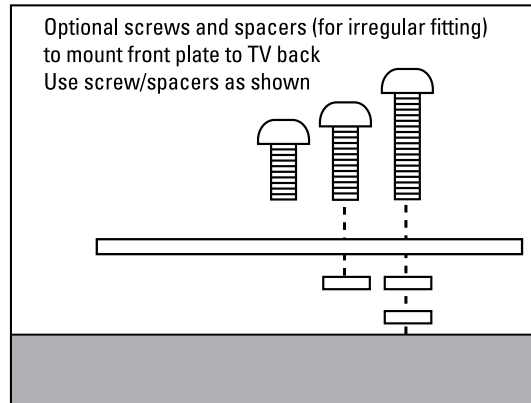

Fixing Method

 **3 x 2 1/2" (63mm) No.12**

Make sure to screw backplate into wall stud

Fixing Method

Alter top two screws after slotting in position to adjust screen level if required

Bottom screw must be screwed fully up when in position, to stop forward movement