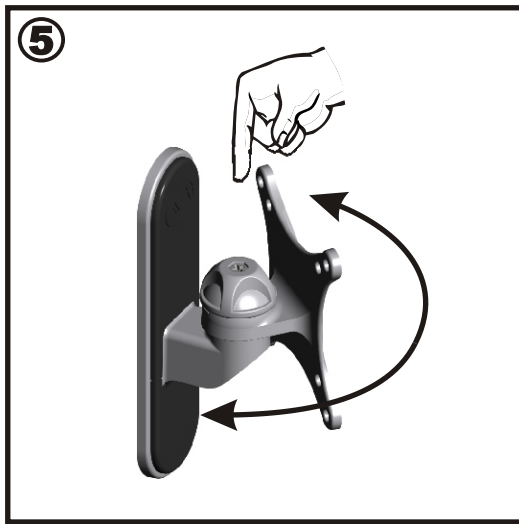

Orbital Holdings Inc.  
3187, Cornerstone Drive,  
Mira Loma, CA 91752, USA.  
**1-800 601 8450 (USA)**

Leaflet No. 461919

**12" - 23" TILT LCD MOUNT**

<p>- x1</p>	<p>J - x4</p>	<p>K - x4</p>	<p>L - x4</p>	<p>M - x1</p>