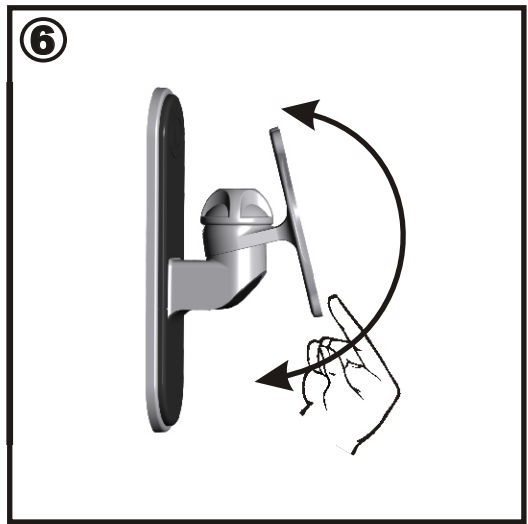

Orbital Holdings Inc.  
3187, Cornerstone Drive,  
Mira Loma, CA 91752, USA.  
**1-800 601 8450 (USA)**

Leaflet No. 461919

**12" - 23" TILT LCD MOUNT**

<p>- x1</p>	<p>J - x4</p>	<p>K - x4</p>	<p>L - x4</p>	<p>M - x1</p>