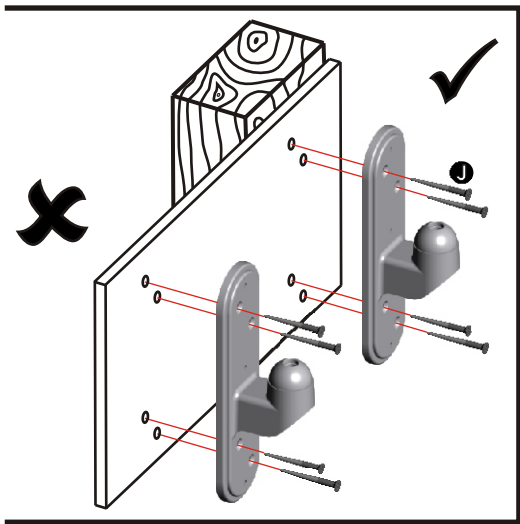

Orbital Holdings Inc.  
3187, Cornerstone Drive,  
Mira Loma, CA 91752, USA.  
**1-800 601 8450 (USA)**

Leaflet No. 461919

**12" - 23" TILT LCD MOUNT**

<p>- x1</p>	<p>J - x4</p>	<p>K - x4</p>	<p>L - x4</p>	<p>M - x1</p>