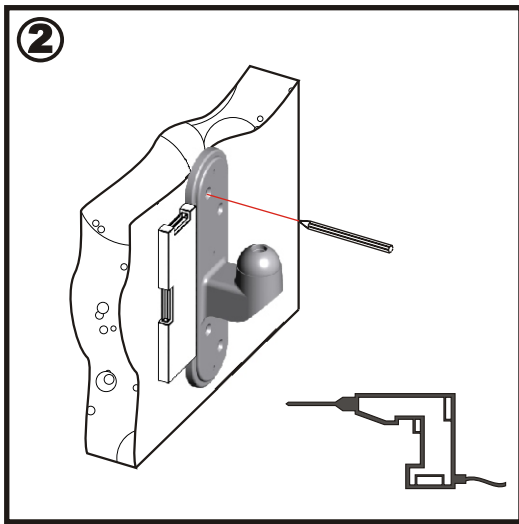

Orbital Holdings Inc.  
3187, Cornerstone Drive,  
Mira Loma, CA 91752, USA.  
**1-800 601 8450 (USA)**

Leaflet No. 461919

**12" - 23" TILT LCD MOUNT**

<p>- x1</p>	<p>J - x4</p>	<p>K - x4</p>	<p>L - x4</p>	<p>M - x1</p>