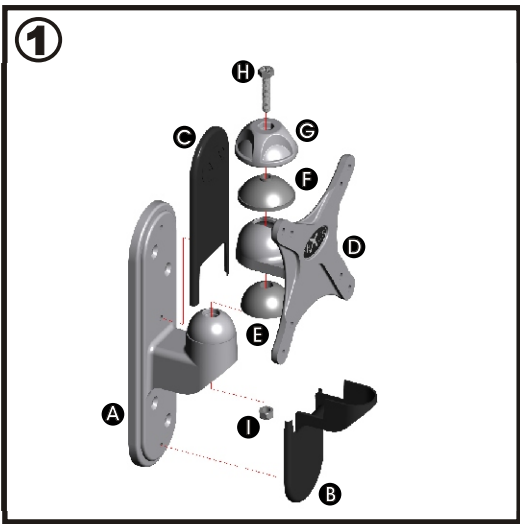

Orbital Holdings Inc.  
3187, Cornerstone Drive,  
Mira Loma, CA 91752, USA.  
**1-800 601 8450 (USA)**

Leaflet No. 461919

**12" - 23" TILT LCD MOUNT**

<p>- x1</p>	<p>J - x4</p>	<p>K - x4</p>	<p>L - x4</p>	<p>M - x1</p>