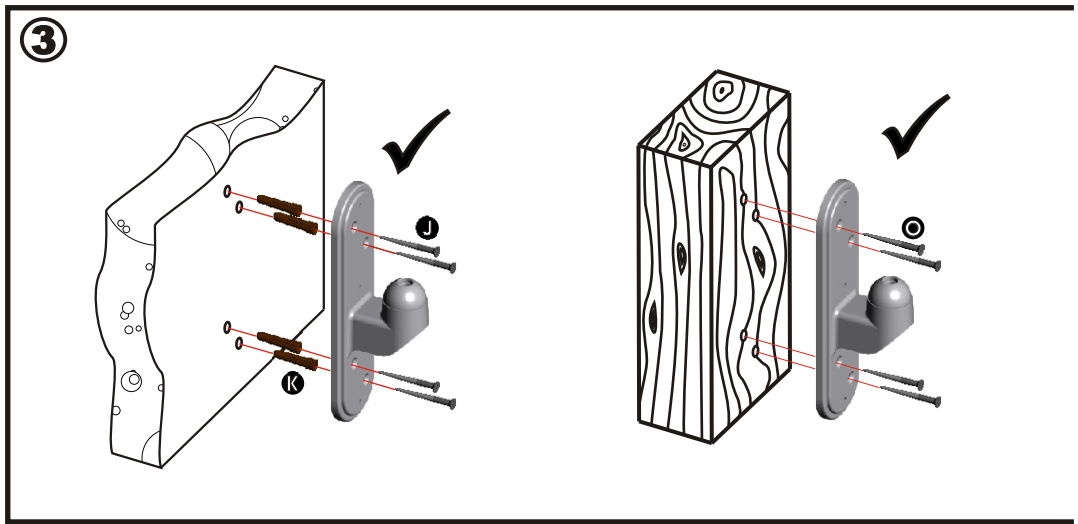

Orbital Holdings Inc.  
3187, Cornerstone Drive,  
Mira Loma, CA 91752, USA.  
**1-800 601 8450 (USA)**

Leaflet No. 461919

**12" - 23" TILT LCD MOUNT**

<p>- x1</p>	<p>J - x4</p>	<p>K - x4</p>	<p>L - x4</p>	<p>M - x1</p>