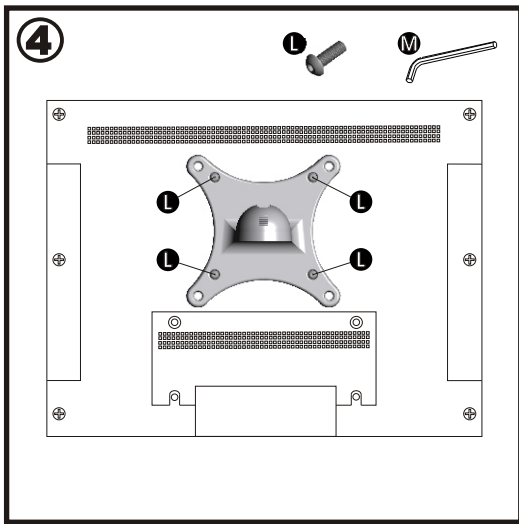

Orbital Holdings Inc.  
3187, Cornerstone Drive,  
Mira Loma, CA 91752, USA.  
**1-800 601 8450 (USA)**

Leaflet No. 461919

**12" - 23" TILT LCD MOUNT**

<p>- x1</p>	<p>J - x4</p>	<p>K - x4</p>	<p>L - x4</p>	<p>M - x1</p>